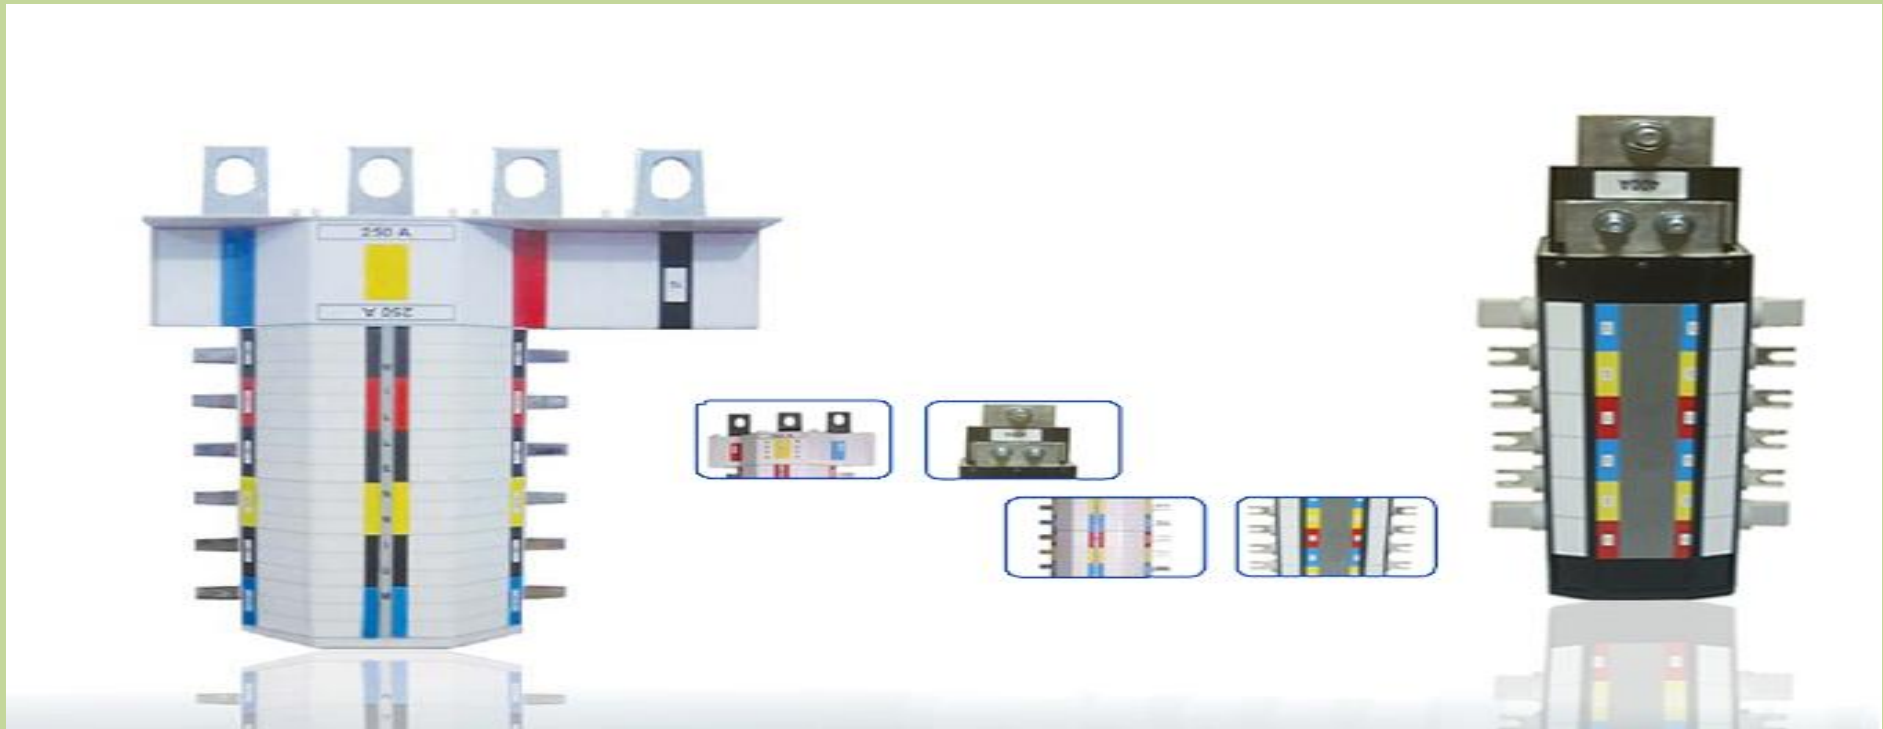

## Millennium Busbar System

### Millennium Busbar System

**The Block** is available as an 800A (50KA fault rated) or a 400A (40KA fault rated) busbar for main and secondary distribution boards. It will accommodate most MCCB's, switches, direct connections, switch fuses and neutral links without adaptors. **The 400A and 800A busbars are ASTA certified.**

**The Nova** is a 150A-250A busbar. It will accommodate MCB's, MCCB's, surge suppressors, earth leakage and other devices at nominal 18 mm, 25 mm, 30 mm & 35 mm outgoing terminal centres at ratings of 6A, 63A, 80A, 100A and the range of MCB's and MCCB's rated at 125A. **The 250A Nova is ASTA certified.**

All Millennium units are fully insulated and totally encapsulated in a composite proprietary matrix filler giving a fault free unit without nuts, bolts, rivets or other loose or fault provoking components.