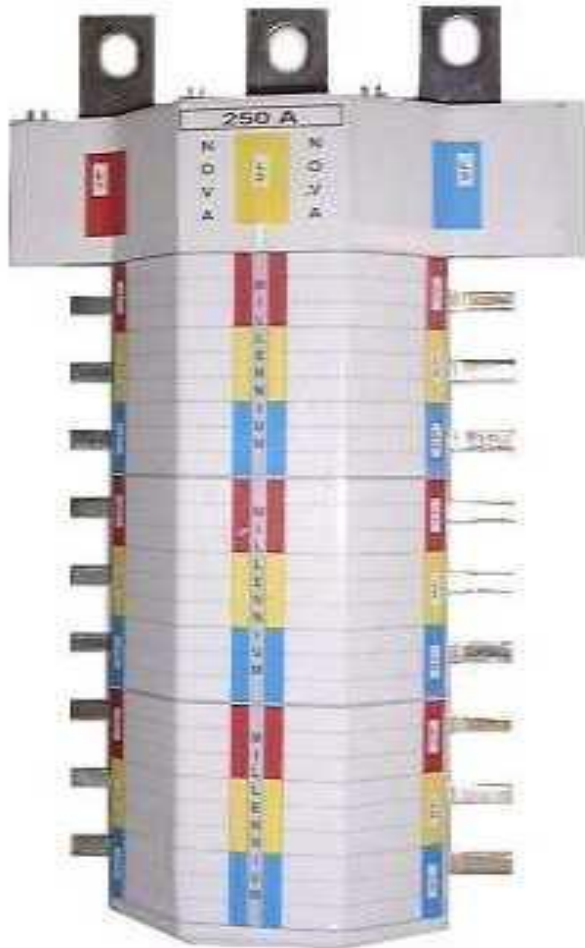

### Millennium Busbar System

**The Block** is available as an 800A (50KA fault rated) or a 400A (40KA fault rated) busbar for main and secondary distribution boards. It will accommodate most MCCB's, switches, direct connections, switch fuses and neutral links without adaptors. **The 400A and 800A busbars are ASTA certified.**

**The Nova** is a 150A-250A busbar. It will accommodate MCB's, MCCB's, surge suppressors, earth leakage and other devices at nominal 18 mm, 25 mm, 30 mm & 35 mm outgoing terminal centres at ratings of 6A, 63A, 80A, 100A and the range of MCB's and MCCB's rated at 125A. **The 250A Nova is ASTA certified.**

## VT-TRIPLE POLE 250A UNITS

TP way	Modle ref. (c/c outgoing terminals)			
	18 mm	25 mm	30 mm	35 mm
4 way	VT04/18/2.5	VT04/25/2.5	VT04/30/2.5	VT04/35/2.5
6 way	VT06/18/2.5	VT06/25/2.5	VT06/30/2.5	VT06/35/2.5
8 way	VT08/18/2.5	VT08/25/2.5	VT08/30/2.5	VT08/35/2.5
10 way	VT10/18/2.5	VT10/25/2.5	VT10/30/2.5	VT10/35/2.5
12 way	VT12/18/2.5	VT12/25/2.5	VT12/30/2.5	VT12/35/2.5
14 way	VT14/18/2.5	VT14/25/2.5	-	-
16 way	VT16/18/2.5		-	-
18 way	VT18/18/2.5		-	-

## BT - TRIPLE POLE 800A UNITS

TP way	Modle ref. (c/c outgoing terminals)		
	25 mm	30 mm	35 mm
4 way	BT04/25/8	BT04/30/8	BT04/35/8
6 way	BT06/25/8	BT06/30/8	BT06/35/8
8 way	BT08/25/8	BT08/30/8	BT08/35/8
10 way	BT10/25/8	BT10/30/8	BT10/35/8
12 way	BT12/25/8	BT12/30/8	BT12/35/8